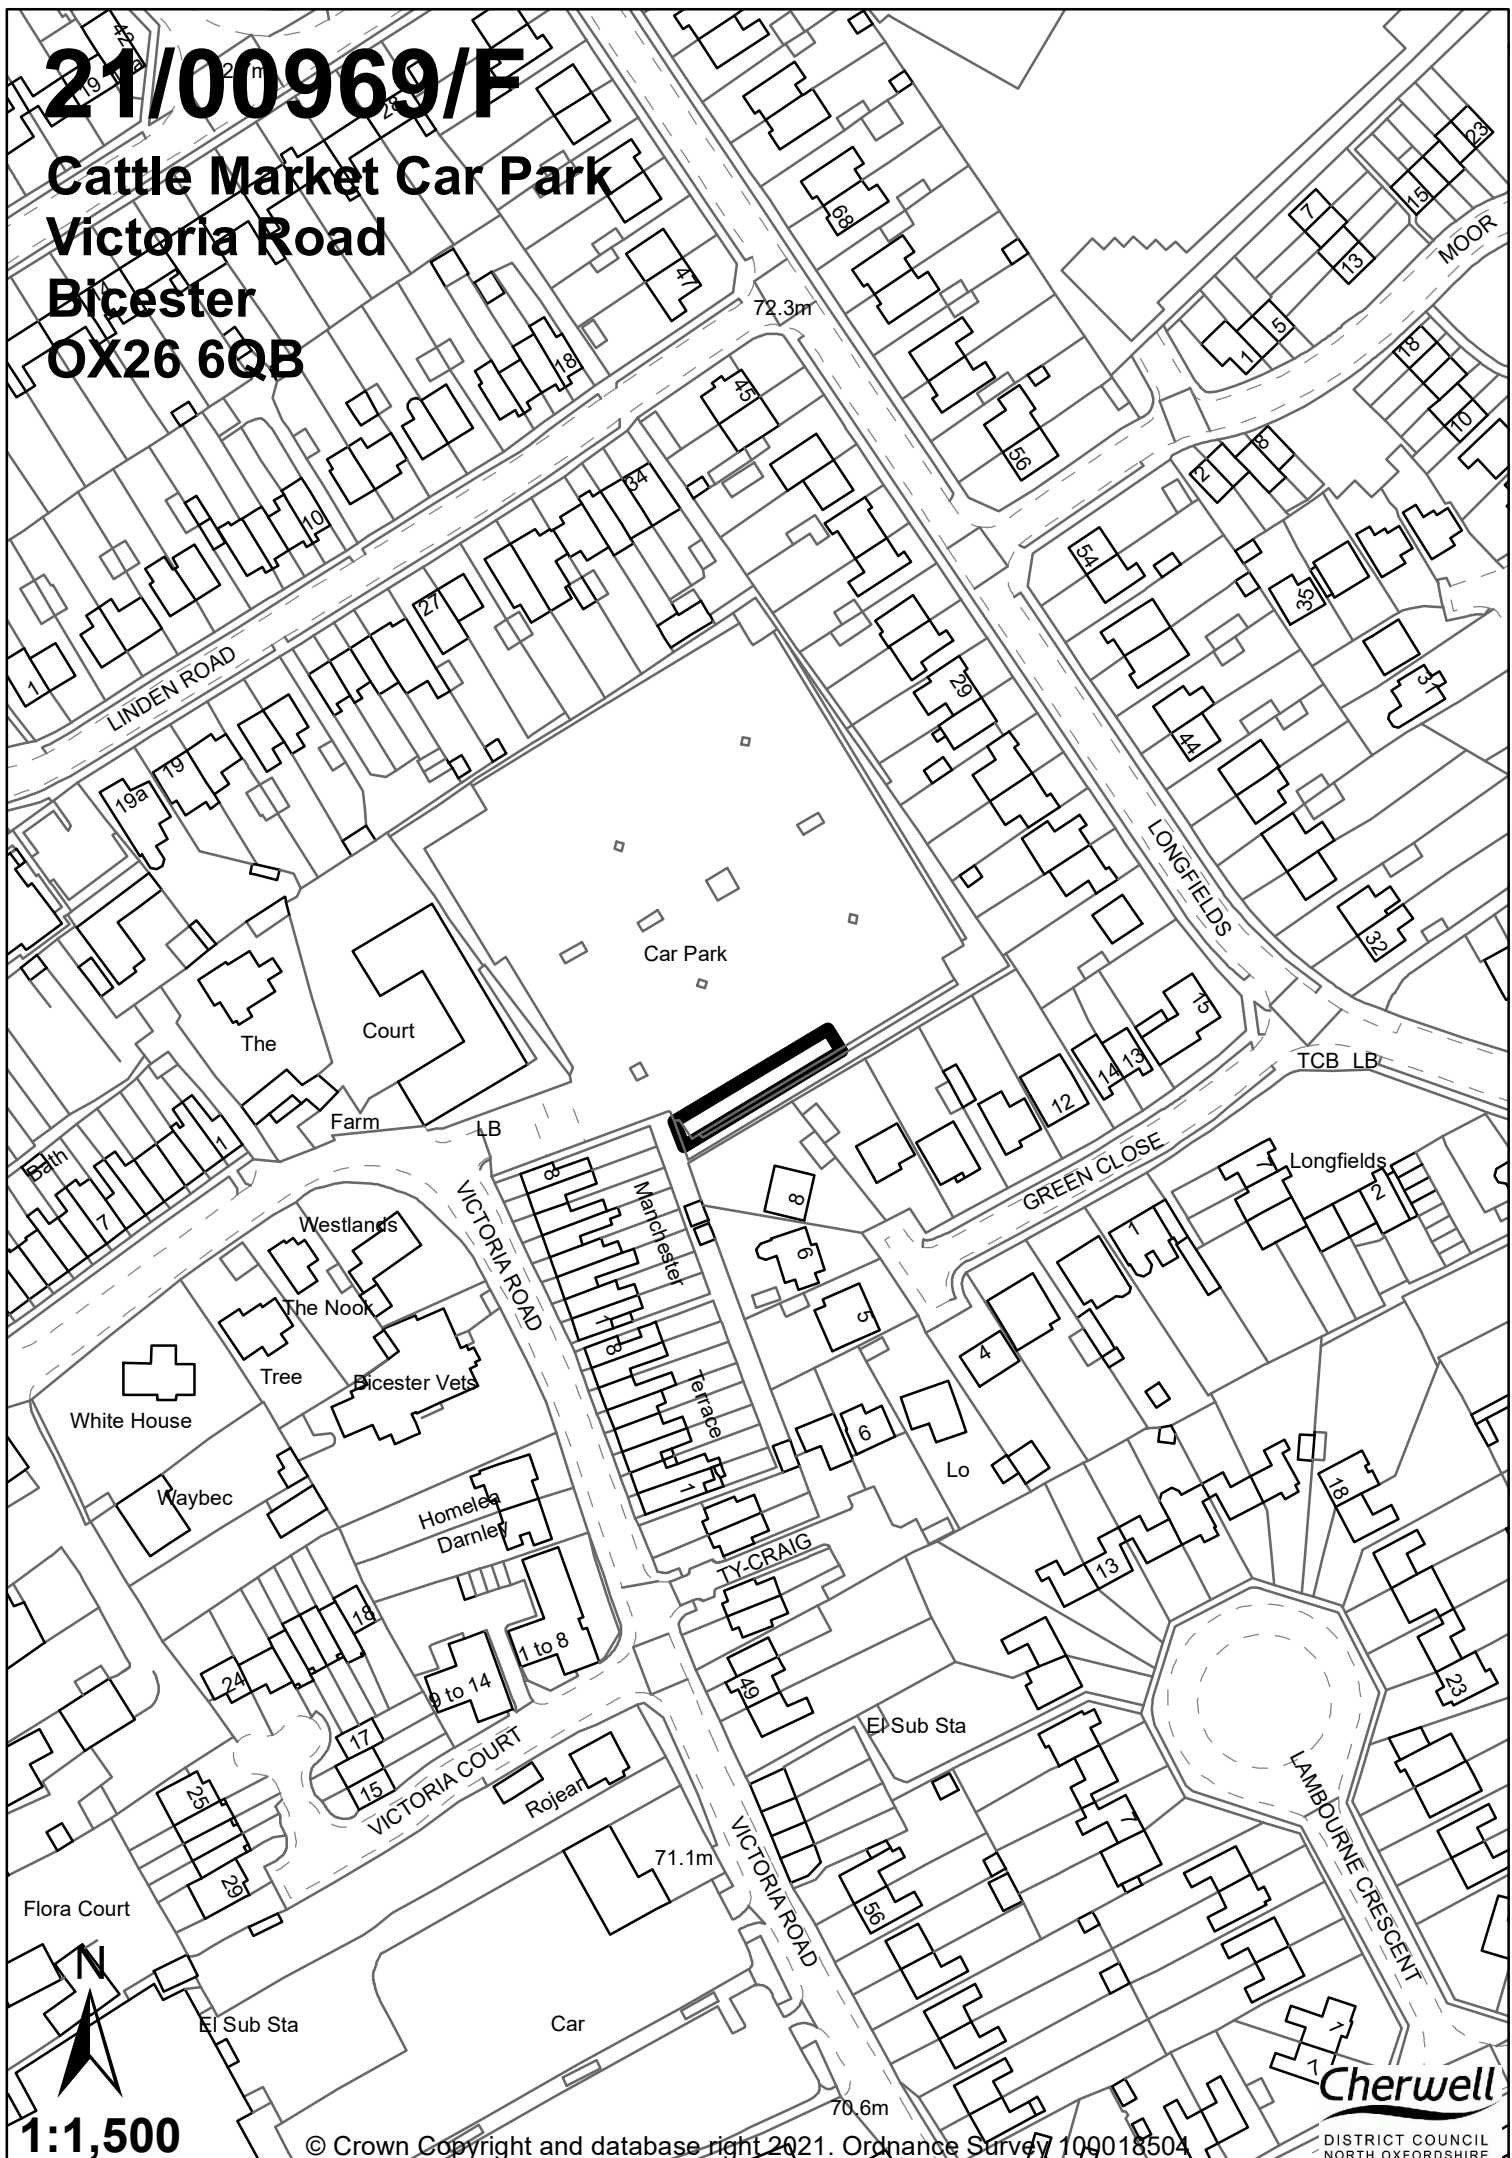

21/00969/F

Cattle Market Car Park
Victoria Road
Bicester
OX26 6QB

1:1,500

© Crown Copyright and database right 2021. Ordnance Survey 100018504

Cherwell
DISTRICT COUNCIL
NORTH OXFORDSHIRE